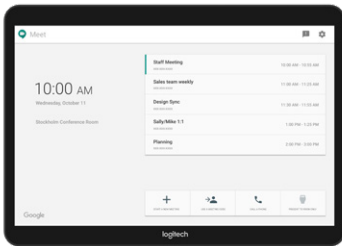

Google Workspace