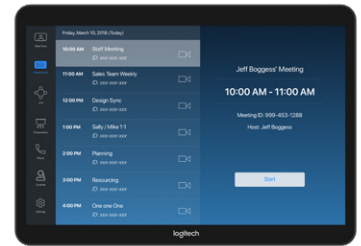

Optional Table, Riser, and Wall Mounts

Secure Tap flat to the table, raise the viewing angle, or mount it on the wall to conserve space, minimize cabling, and optimize the user experience.

ROOM SOLUTIONS WITH LOGITECH TAP

Pre-configured room solutions for Google Meet, Microsoft Teams, or Zoom Rooms include everything you need — Tap, a conference camera, and compute — to build out meetings rooms of virtually any size or shape.

Google Workspace

Microsoft

zoom

Find Your Perfect Match

Tap works seamlessly with Logitech's full line of appliance and PC-based video bars and modular systems for small, medium, and large rooms.

Add Multi-Vendor Capability to Room Solutions