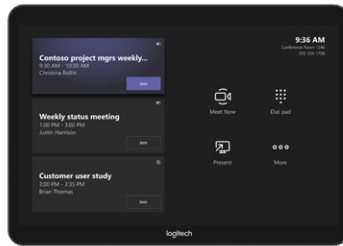

Optional Table, Riser, and Wall Mounts

Secure Tap flat to the table, raise the viewing angle, or mount it on the wall to conserve space, minimize cabling, and optimize the user experience.

ROOM SOLUTIONS WITH LOGITECH TAP

Pre-configured room solutions for Google Meet, Microsoft Teams, or Zoom Rooms include everything you need — Tap, a conference camera, and compute — to build out meetings rooms of virtually any size or shape.

Google Workspace

Microsoft

zoom

Find Your Perfect Match

Tap works seamlessly with Logitech's full line of appliance and PC-based video bars and modular systems for small, medium, and large rooms.

Add Multi-Vendor Capability to Room Solutions