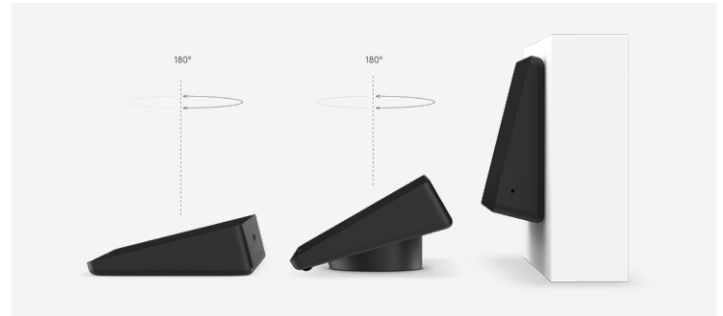

Boasting a crisp 10.1" touchscreen, low-profile enclosure, and multiple mounting accessories, Logitech Tap delivers a sleek appearance and convenient placement options that support a wide range of room sizes and layouts. And, with its HDMI input, content sharing is instant and effortless. Wireless content sharing is also available depending on your chosen video conferencing service.

- 1 10.1" touch display:** Spacious and responsive touch screen resists fingerprints and glare for high legibility and easy operation.
- 2 Silent enclosure:** The sleek, fan-free design provides a comfortable 14° angle for easy reading while creating space for connections, cables, and retention mechanisms.
- 3 Always-on readiness:** Built-in motion sensor saves power when idle, and powers on when a person approaches.
- 4 Headphone jack:** Extends the host computer's wired audio capabilities to the tabletop, ideal for private conversations and for the hearing-impaired.
- 5 Dual cable exits:** A sturdy metal cover with removable bottom and rear exits keep cables tidy and secure.
- 6 Built-in cable retention:** To keep connections tight, Tap features a comprehensive strain relief and retention system, hidden entirely within its enclosure.
- 7 USB accessory port:** Connect an accessory such as a USB speakerphone.
- 8 HDMI input for content sharing:** Provides instant wired content sharing when used with Google Hangouts Meet, Microsoft Teams Rooms, and Zoom Rooms.
- 9 Anti-theft protection:** Keep Tap securely in place by connecting a security cable to one of Tap's two Kensington lock slots, one on the bottom and another at the back.
- 10 Commercial-grade cabling:** Supports cabling runs for rooms of various sizes and layouts.

Optional Table, Riser, and Wall Mounts

Secure Tap flat to the table, raise the viewing angle, or mount it on the wall to conserve space, minimize cabling, and optimize the user experience.

ROOM SOLUTIONS WITH LOGITECH TAP