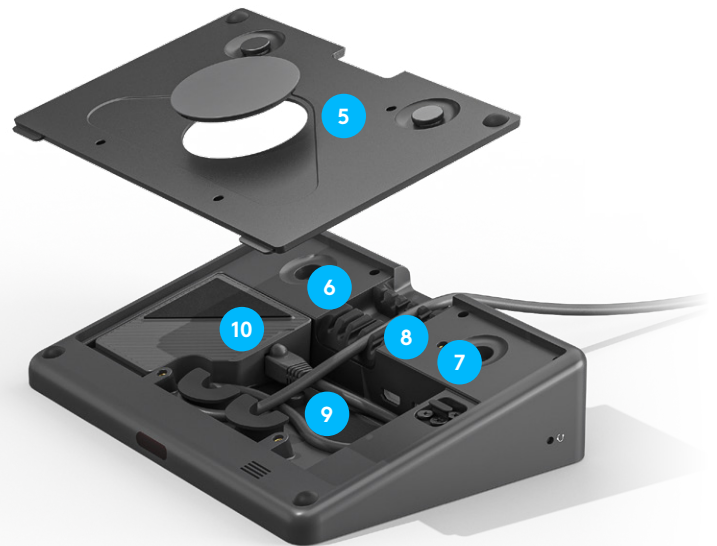

Boasting a crisp 10.1" touchscreen, low-profile enclosure, and multiple mounting accessories, Logitech Tap delivers a sleek appearance and convenient placement options that support a wide range of room sizes and layouts. And, with its HDMI input, content sharing is instant and effortless. Wireless content sharing is also available depending on your chosen video conferencing service.

- 1 10.1" touch display:** Spacious and responsive touch screen resists fingerprints and glare for high legibility and easy operation.
- 2 Silent enclosure:** The sleek, fan-free design provides a comfortable 14° angle for easy reading while creating space for connections, cables, and retention mechanisms.
- 3 Always-on readiness:** Built-in motion sensor saves power when idle, and powers on when a person approaches.
- 4 Headphone jack:** Extends the host computer's wired audio capabilities to the tabletop, ideal for private conversations and for the hearing-impaired.
- 5 Dual cable exits:** A sturdy metal cover with removable bottom and rear exits keep cables tidy and secure.
- 6 Built-in cable retention:** To keep connections tight, Tap features a comprehensive strain relief and retention system, hidden entirely within its enclosure.
- 7 USB accessory port:** Connect an accessory such as a USB speakerphone.
- 8 HDMI input for content sharing:** Provides instant wired content sharing when used with Google Hangouts Meet, Microsoft Teams Rooms, and Zoom Rooms.
- 9 Anti-theft protection:** Keep Tap securely in place by connecting a security cable to one of Tap's two Kensington lock slots, one on the bottom and another at the back.
- 10 Commercial-grade cabling:** Supports cabling runs for rooms of various sizes and layouts.