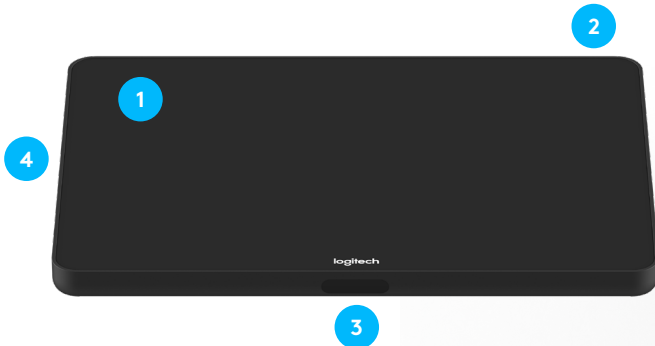

DATA SHEET

LOGITECH TAP

Deliver one-touch join, calendar integration, instant content sharing, and always-on readiness to meeting rooms. With a sleek design, silent operation, and motion sensor for always-on readiness, Tap brings ease and convenience to video collaboration.

Boasting a crisp 10.1" touchscreen, low-profile enclosure, and multiple mounting accessories, Logitech Tap delivers a sleek appearance and convenient placement options that support a wide range of room sizes and layouts. And, with its HDMI input, content sharing is instant and effortless. Wireless content sharing is also available depending on your chosen video conferencing service.